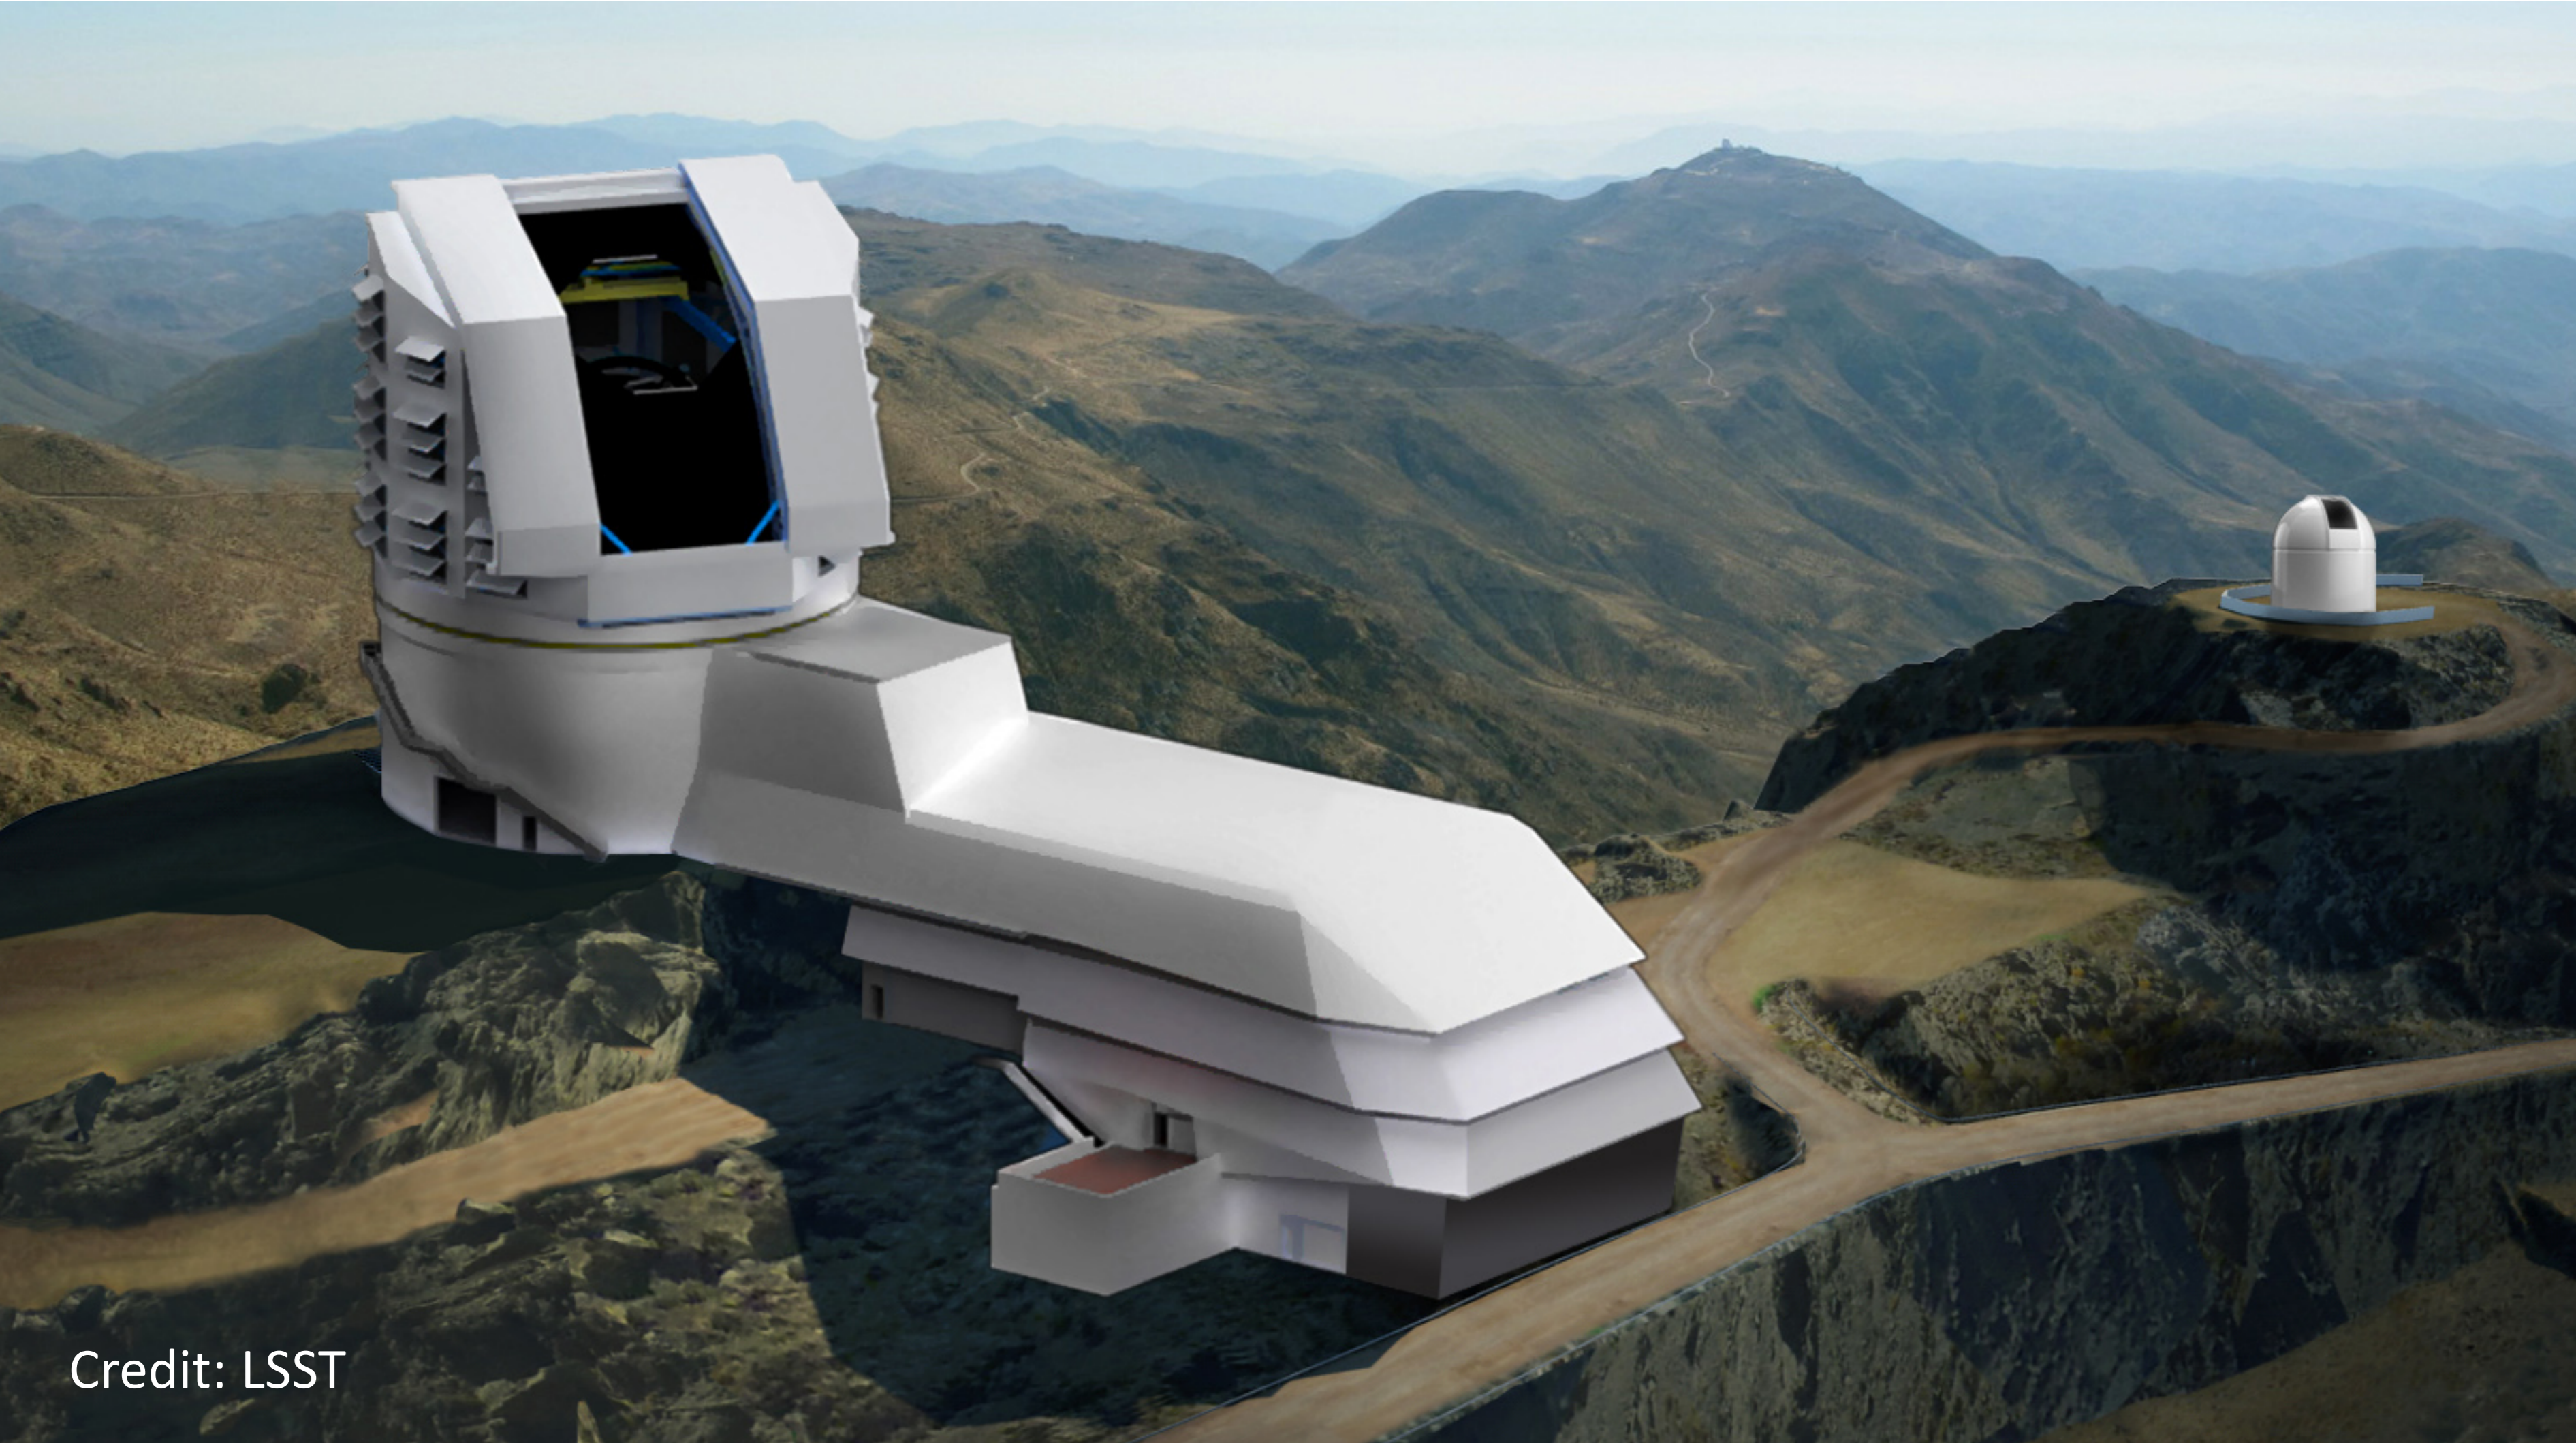

Astronomía, conectividad, cómputo.

Jorge Ibsen

Head of ALMA Department of Computing
Joint ALMA Observatory
(contact: jorge.ibsen@alma.cl)

Credit: ESO/G.Hüdepohl (atacamaphoto.com)

Credit: ALMA (ESO, NAOJ, NRAO), C. Padilla

Credit: LSST

Credit: Giant Magellan Telescope, GMT Corporation

Credit: ESO/L. Calçada

DATA PER YEAR

ALMA Regional Centers

ARC EU

ARC NA

ARC EA

5

1 Proposal submission

2 Observation planing

3 Scientific data flow (main archive)

4 Scientific data distribution (ARCs)

KEYS

Astronomical Community

A stylized graphic featuring a dark blue silhouette of the map of Argentina on the left side. The rest of the image is a light blue gradient. The text 'PACIFIC OCEAN' is centered in the dark blue area, and 'ARGENTINA' is centered in the light blue area. A dark blue shape is visible in the bottom right corner.